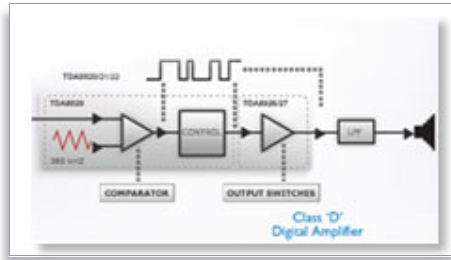

## 2 x 50 W RMS Hi-Fi sound/Class D

Fill a room with your favourite music with the 2 x 50 W RMS music output power and Class "D" Digital Amplifier. The Amplifier takes an analogue signal, converts it into a digital signal and then amplifies it. The signal then enters a demodulation filter to produce the final result. The amplified digital output delivers all the advantages of digital audio, including improved sound quality. The Amplifier also has more than 90% efficiency compared to a traditional AB amplifier. This high efficiency translates into a powerful amplifier with a small footprint.