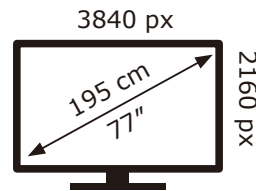

PHILIPS

77OLED937/12

**146** kWh/1000h

2019/2013

PHILIPS

77OLED937/12

**146** kWh/1000h

2019/2013