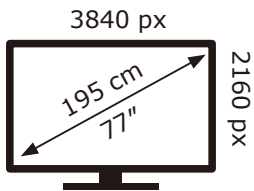

PHILIPS

77OLED937/12

**146** kWh/1000h

2019/2013

PHILIPS

77OLED937/12

**146** kWh/1000h

2019/2013