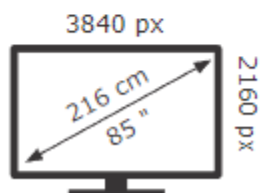

HISENSE

85A6BG

167 kWh/1000h

ABCDEF**G**
HDR
300 kWh/1000h

2019/2013