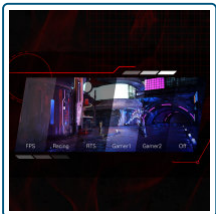

6 Games mode

Tailor your display to the game with a click of a button. Switch settings between in-built presets for FPS, racing, or RTS games, or customise your own ideal conditions and save them. The AOC Settings KeyPad makes switching profiles or adjusting features quick and easy.