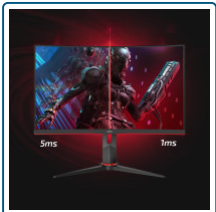

1ms

1ms response time equals speed without the smear for an enhanced experience. Fast-moving action and dramatic transitions will be rendered smoothly without the effects of ghosting.