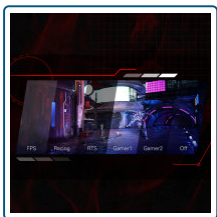

6 Games mode

Tailor your display to the game with a click of a button. Switch settings between in-built presets for FPS, racing, or RTS games, or customise your own ideal conditions and save them. The AOC Settings KeyPad makes switching profiles or adjusting features quick and easy.