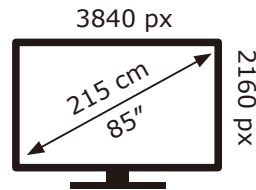

138 kWh/1000h

ABCDEF**G**
HDR
315 kWh/1000h