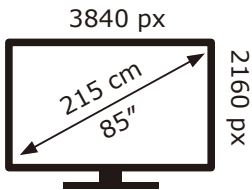

ENERG

PHILIPS

85PUS8818/12

138 kWh/1000h

ABCDEF**G**
HDR
315 kWh/1000h

2019/2013

ENERG

PHILIPS