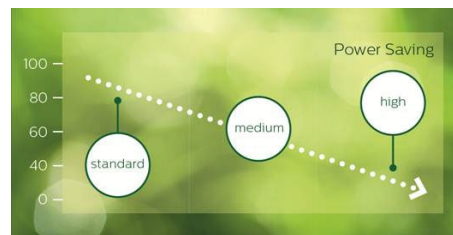

SmartPower

The backlight intensity can be controlled and pre-set by the system to reduce the power

75BDL3151T/00

consumption by up to 50%, which saves substantially on energy costs.