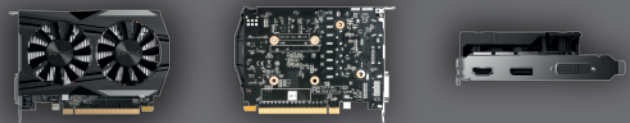

ZOTAC GeForce® GTX 1050

SKU: ZT-P10500C-10L

TURN YOUR PC INTO A TRUE GAMING RIG WITH THE FAST, POWERFUL GEFORCE GTX 1050. It's powered by NVIDIA Pascal™ - the most advanced GPU architecture ever created - and features innovative NVIDIA technologies to drive the latest games in their full glory.

TECHNICAL SPECIFICATIONS

EAN: 4895173611476

UPC: 819264017315

FEATURES

- Simultaneous Multi-Projection
- NVIDIA Ansel
- NVIDIA G-Sync™
- NVIDIA® GameStream™
- Vulkan API

SOFTWARE COMPATIBILITY

- NVIDIA GeForce® driver
- Microsoft DirectX 12 (feature level 12_1)
- OpenGL 4.5
- OpenCL
- Microsoft Windows 10/8/7 x86/x64

CONNECTIONS

- 1 x DisplayPort 1.4
- 1 x HDMI 2.0b
- 1 x Dual-link DVI
- Triple simultaneous display capable

POWER REQUIREMENTS

- 300-watt power supply recommended
- 75-watt max power consumption

INSIDE THE BOX

- ZOTAC GeForce® GTX 1050 OC Edition
- User Manual

DIMENSIONS

- Length: 174mm (6.85 in)
- Height: 111.15mm (4.38 in)
- Width: 2 slots
- Box
- Height: 280mm (11.02in)
- Width: 215mm (8.46in)
- Depth: 55mm (2.17in)