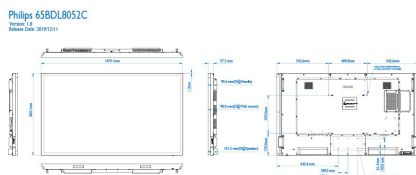

Specifications

Picture/Display

- Diagonal screen size: 64.5 inch / 163.83 cm
- Panel resolution: 3840 x 2160
- Optimum resolution: 3840 x 2160 @ 60 Hz
- Brightness: 350 cd/m²
- Contrast ratio (typical): 1300:1
- Dynamic contrast ratio: 500,000:1
- Aspect ratio: 16:9
- Response time (typical): 9 ms
- Pixel pitch: 0.372 (H) x 0.372 (V) mm
- Display colours: 1.07 billion
- Viewing Angle (H / V): 178 / 178 degree
- Picture enhancement: 3/2 - 2/2 motion pull down, Motion compens. deinterlacing, 3D MA deinterlacing, Dynamic contrast enhancement, Progressive scan
- Operating system: Windows 10

Dimensions

- Set dimensions (W x H x D): 1485.1 x 860.10 x 86.2 mm (D@wall mount)/ 97.4 mm (D@speaker Cover) mm
- Set dimensions in inch (W x H x D): 58.47 x 33.86 x 3.39 (D@wall mount)/ 3.83 (D@speaker Cover) inch
- Bezel width: 1.50 mm (even)
- Product weight (lb): 104.34 lb
- Product weight: 47.33 kg