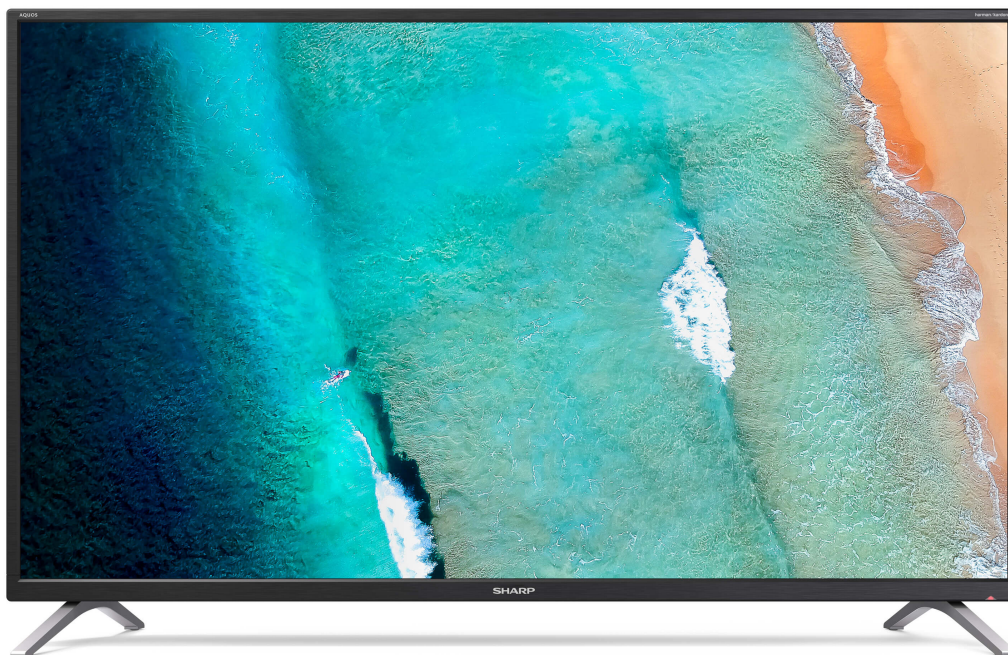

43BL2EA
Ref: 4T-C43BL2EF2AB

43" 4K ULTRA HD ANDROID TV™

The 43BL2EA is a 4K Ultra High Definition LED Android TV™ with exceptional multimedia functionality.

androidtv

harman / kardon

HDR
HIGH DYNAMIC RANGE

Active Region
600

Chromecast
built-in

STADIA

NETFLIX

prime video

WiFi
CERTIFIED

Bluetooth®

HDMI®

4K Ultra HD Android TV™

HDR (High Dynamic Range)

Screen Size 108 cm (43")

HARMAN/KARDON® Speaker System

The Google Assistant

Chromecast Built-in

Bluetooth®

UHD Tuner DVB-T/T2/C/S/S2 (MPEG4 + HEVC/H.265 (10-bit))