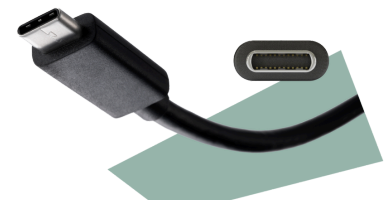

Maximize productivity with the Q27P4CV 27" QHD monitor

The Q27P4CV offers a 27" QHD display with a 120Hz refresh rate and Hardware Anti-Blue Light for clear, comfortable viewing. Featuring an integrated docking solution with 96W Power Delivery, a pop-out USB hub, and versatile connectivity, it's the perfect monitor to streamline your workspace and enhance efficiency.

Features

Pop-out USB Hub

Conveniently connect with the pop-out USB 3.2 hub, featuring four ports (including a USB-C) for fast data transfer and device charging. The sleek, retractable design keeps your workspace clean and organized.

USB-C

Simplify the connections with one cable only. The USB-C connection provides DisplayPort Alternate Mode for transferring high-resolution video signals from a notebook to the monitor while simultaneously charging the notebook's battery from the monitor with USB power delivery. Additionally, the USB 3.1 ensures lightning-fast data transmission, so even transferring a 4K movie can be done in less than one minute.

CABINET INFORMATION	
Bezel Colour (front)	Black
Cabinet colour (backside)	Black
Cabinet finishing (backside)	Texture
Removable stand	Yes
Speaker power	2 W x 2
Built-in speakers fire direction	Down fire
Kensington Lock	Yes
Vesa wallmount	100x100