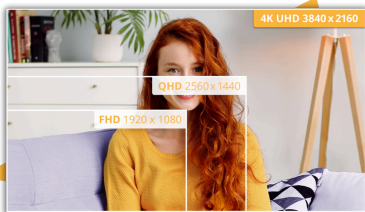

27-inch UHD monitor featuring extensive viewing experience for pure productivity with HAS

Boost your productivity to the fullest with the AOC U27B3AF. This 27-inch UHD monitor boasts a smooth 60Hz refresh rate and a sleek three-sided frameless design, ensuring a comfortable viewing experience. Say goodbye to neck strain with its height adjustable stand providing ergonomic features for your posture. Plus, enjoy tear-free visuals thanks to Adaptive Sync technology, and stunningly clear graphics with HDR10 support will enhance your visual performance. With the built-in 2-watt speaker you can have enhanced audio experience.

Features

UHD (4K) Resolution

With a 4K UHD resolution of 3840 x 2160 pixels – four times the resolution of a Full HD display – the monitor boasts a pixel density that delivers brilliantly sharp images with the finest details.

GENERAL	
Model Name	U27B3AF
Brand	AOC
Channel	B2C
Product line	Basic-line
Design family	B3
Launch date (ETA)	6/14/2024
EAN	4038986181501

DISPLAY INFORMATION	
Screen size (inch)	27,0
Screen size (cm)	68,6
Flat / Curved	Flat
Display hardness	3H
Panel treatment	Antiglare (AG)
Panel resolution	3840x2160
Aspect ratio	16:9
Panel type	IPS
Backlight type	WLED
Max Refresh rate	60 Hz
Response time GtG	4 ms
Static contrast ratio	1000:1
Dynamic contrast ratio	20M:1
Viewing angle (CR10)	178/178
Display colours	1.073B (8bits+FRC)
Brightness in nits	350 cd/m ²